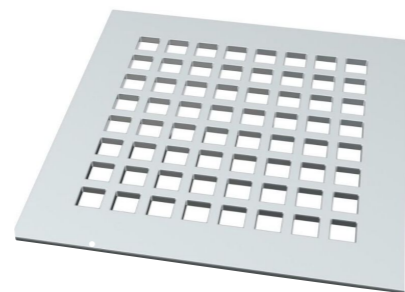

GROHE
FIXTURES