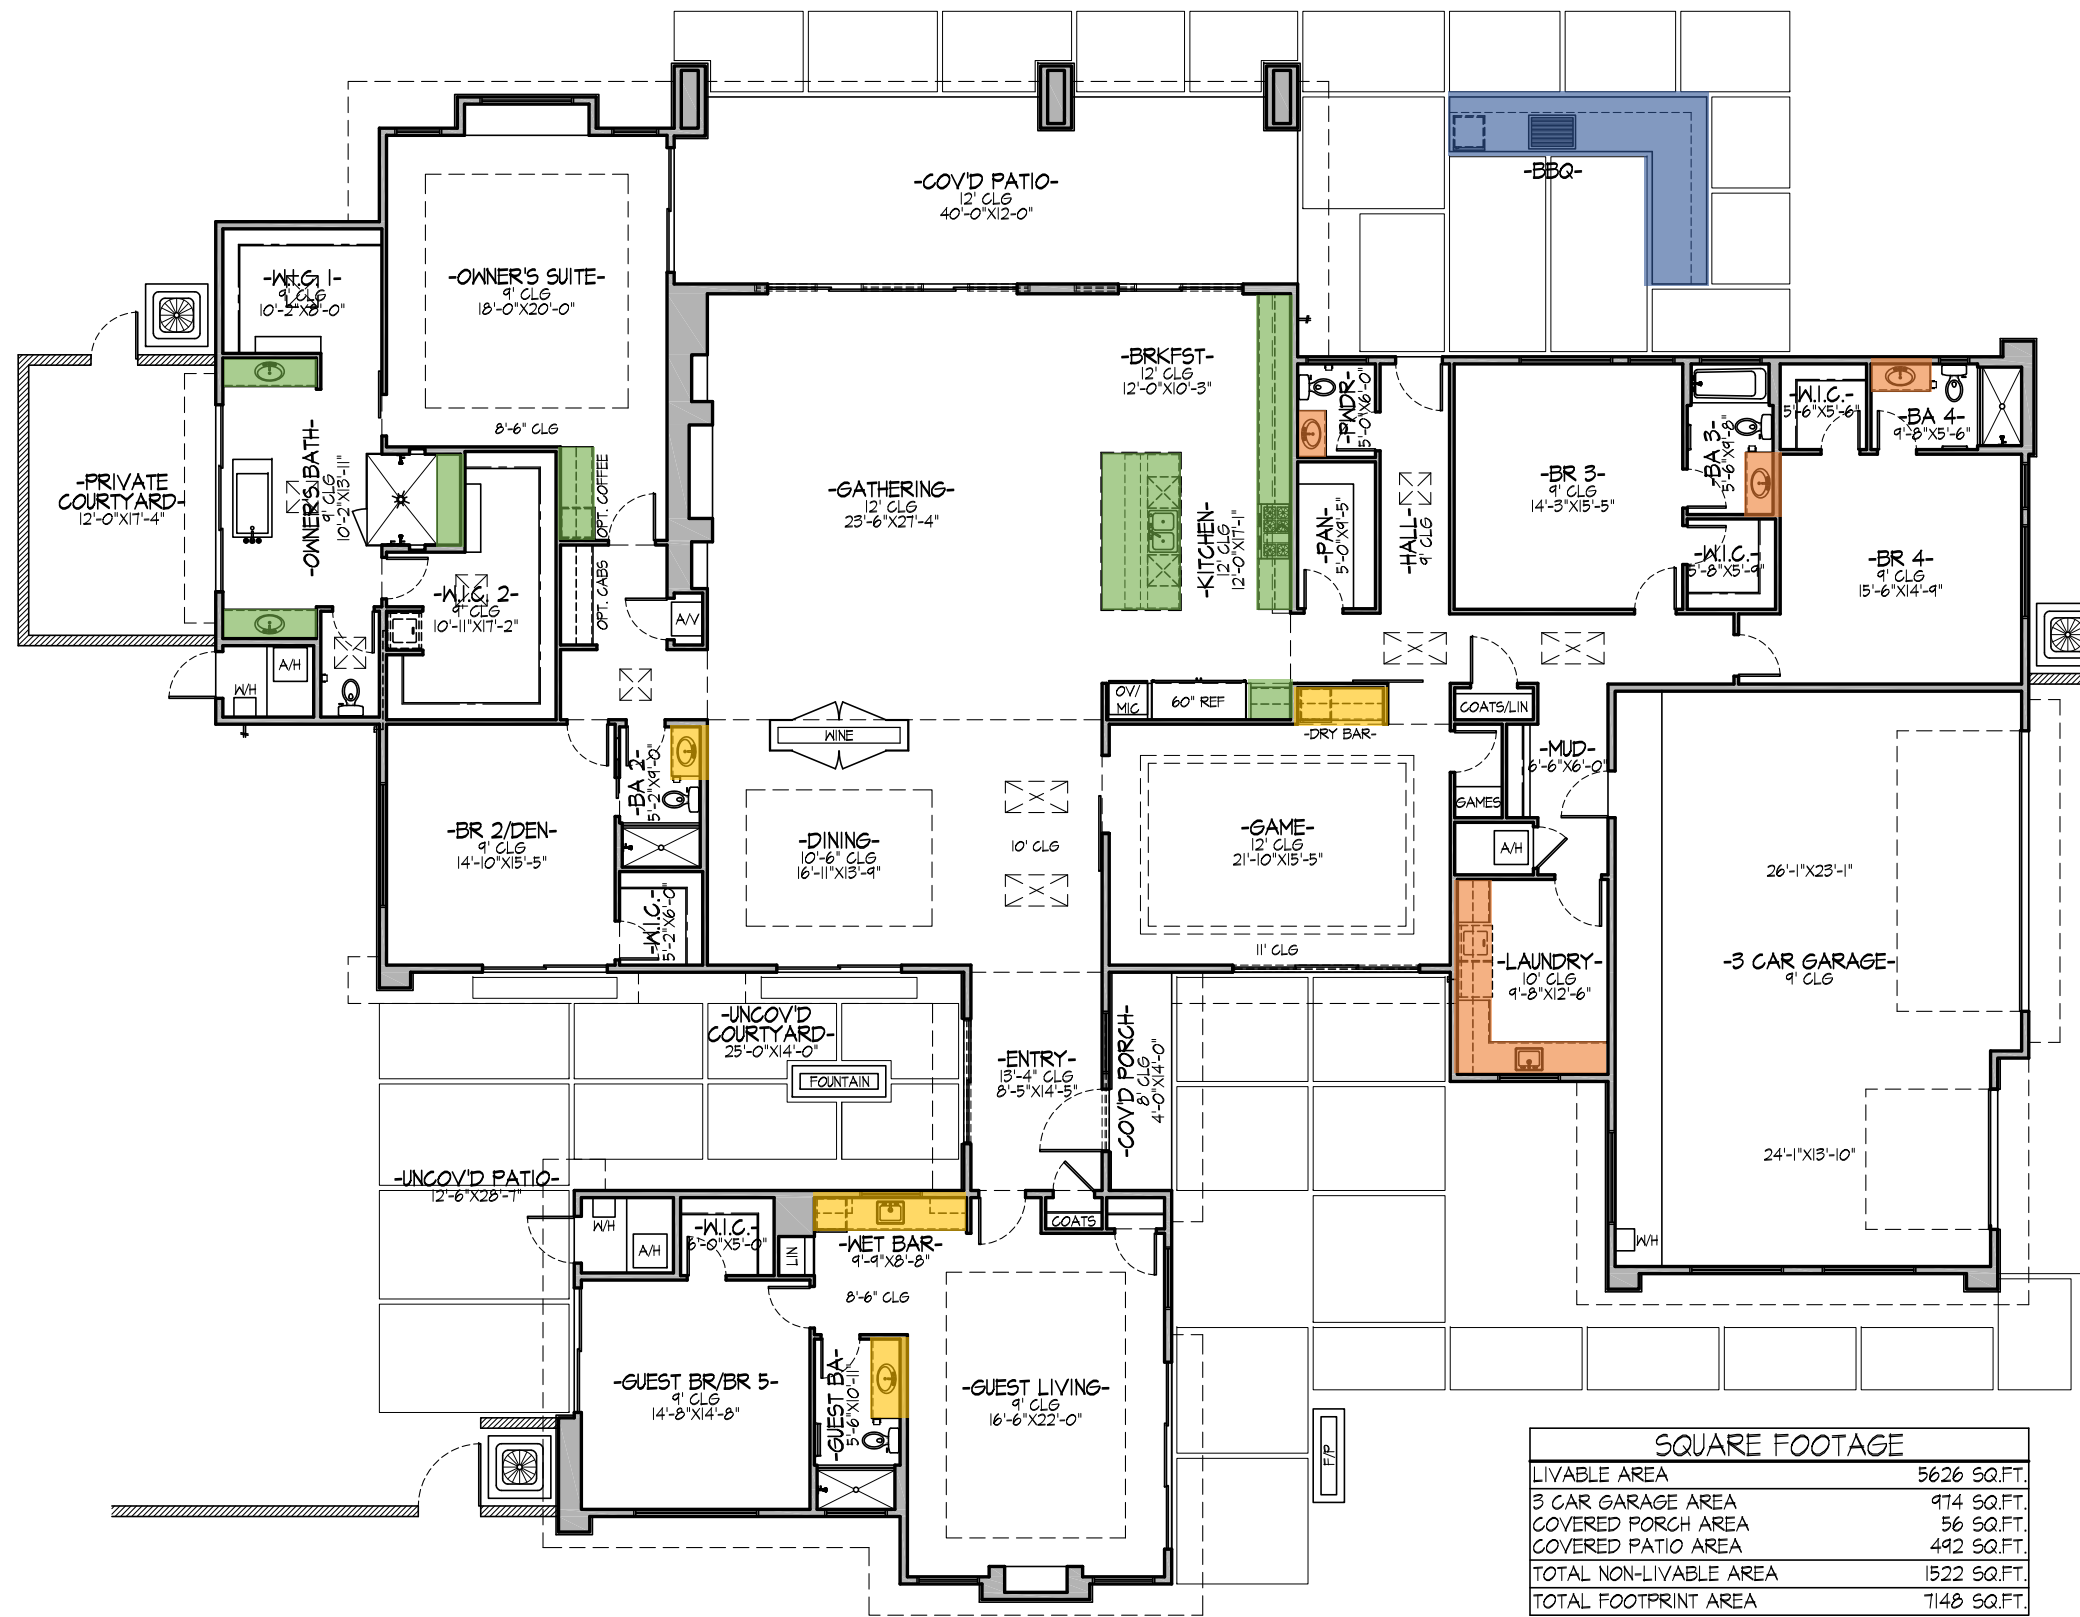

SCALE: 1/4"=1'-0"

8542 LOS GATOS DR.

8542 LOS GATOS GUEST HOUSE

SQUARE FOOTAGE	
LIVABLE AREA	991 SQ.FT.
COVERED PATIO AREA	343 SQ.FT.
TOTAL FOOTPRINT AREA	1334 SQ.FT.

FLOOR PLAN

WOOD

TILE

CARPET