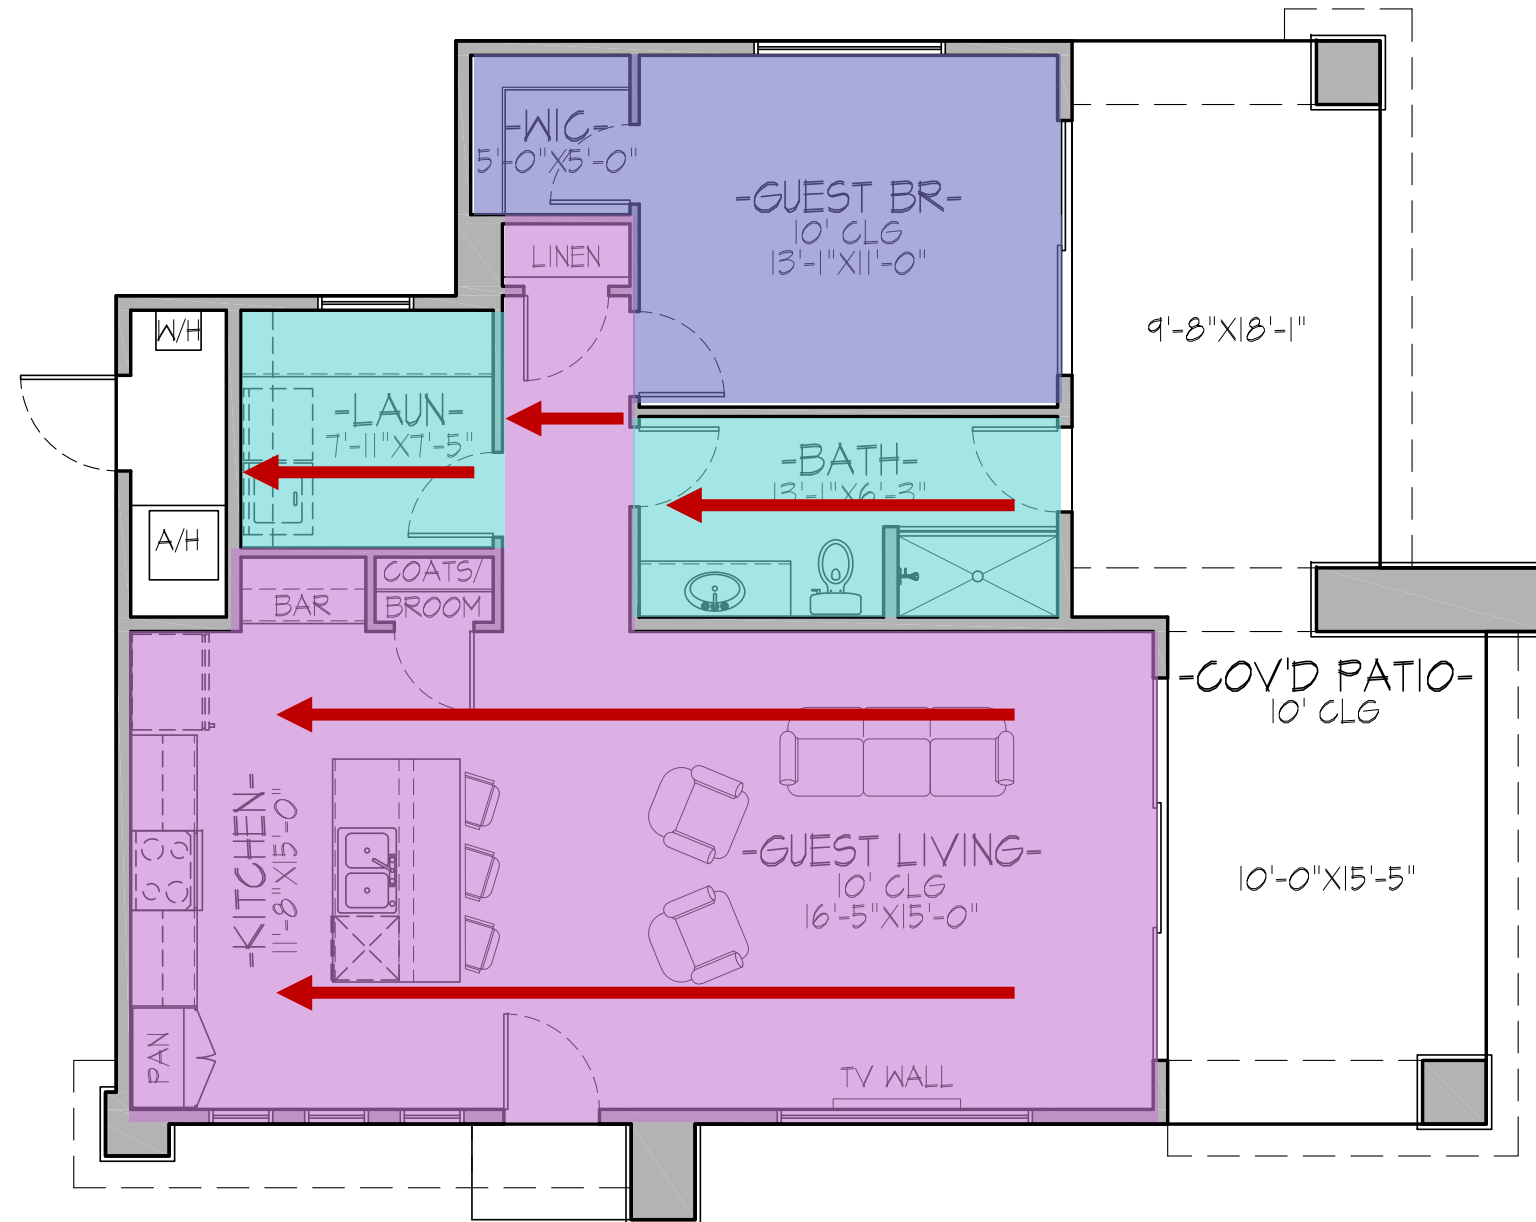

**BROW PAINT COLOR
SHERWIN WILLIAMS-
TONY TAUPE
SW 7038**

FRONT ELEVATION

SCALE: 1/4"=1'-0"

LEFT ELEVATION

SCALE: 1/4"=1'-0"

RIGHT ELEVATION

SCALE: 1/4"=1'-0"

REAR ELEVATION

SCALE: 1/4"=1'-0"

8542 LOS GATOS DR.

8542 LOS GATOS GUEST HOUSE

SQUARE FOOTAGE	
LIVABLE AREA	991 SQ.FT.
COVERED PATIO AREA	343 SQ.FT.
TOTAL FOOTPRINT AREA	1334 SQ.FT.

FLOOR PLAN

WOOD

TILE

CARPET