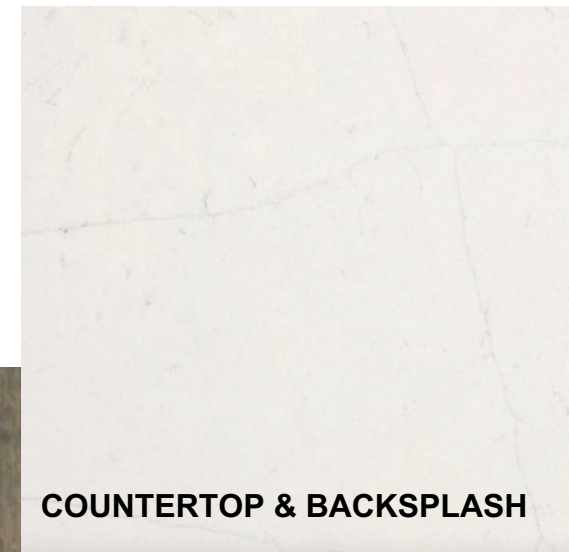

COUNTERTOP & BACKSPLASH