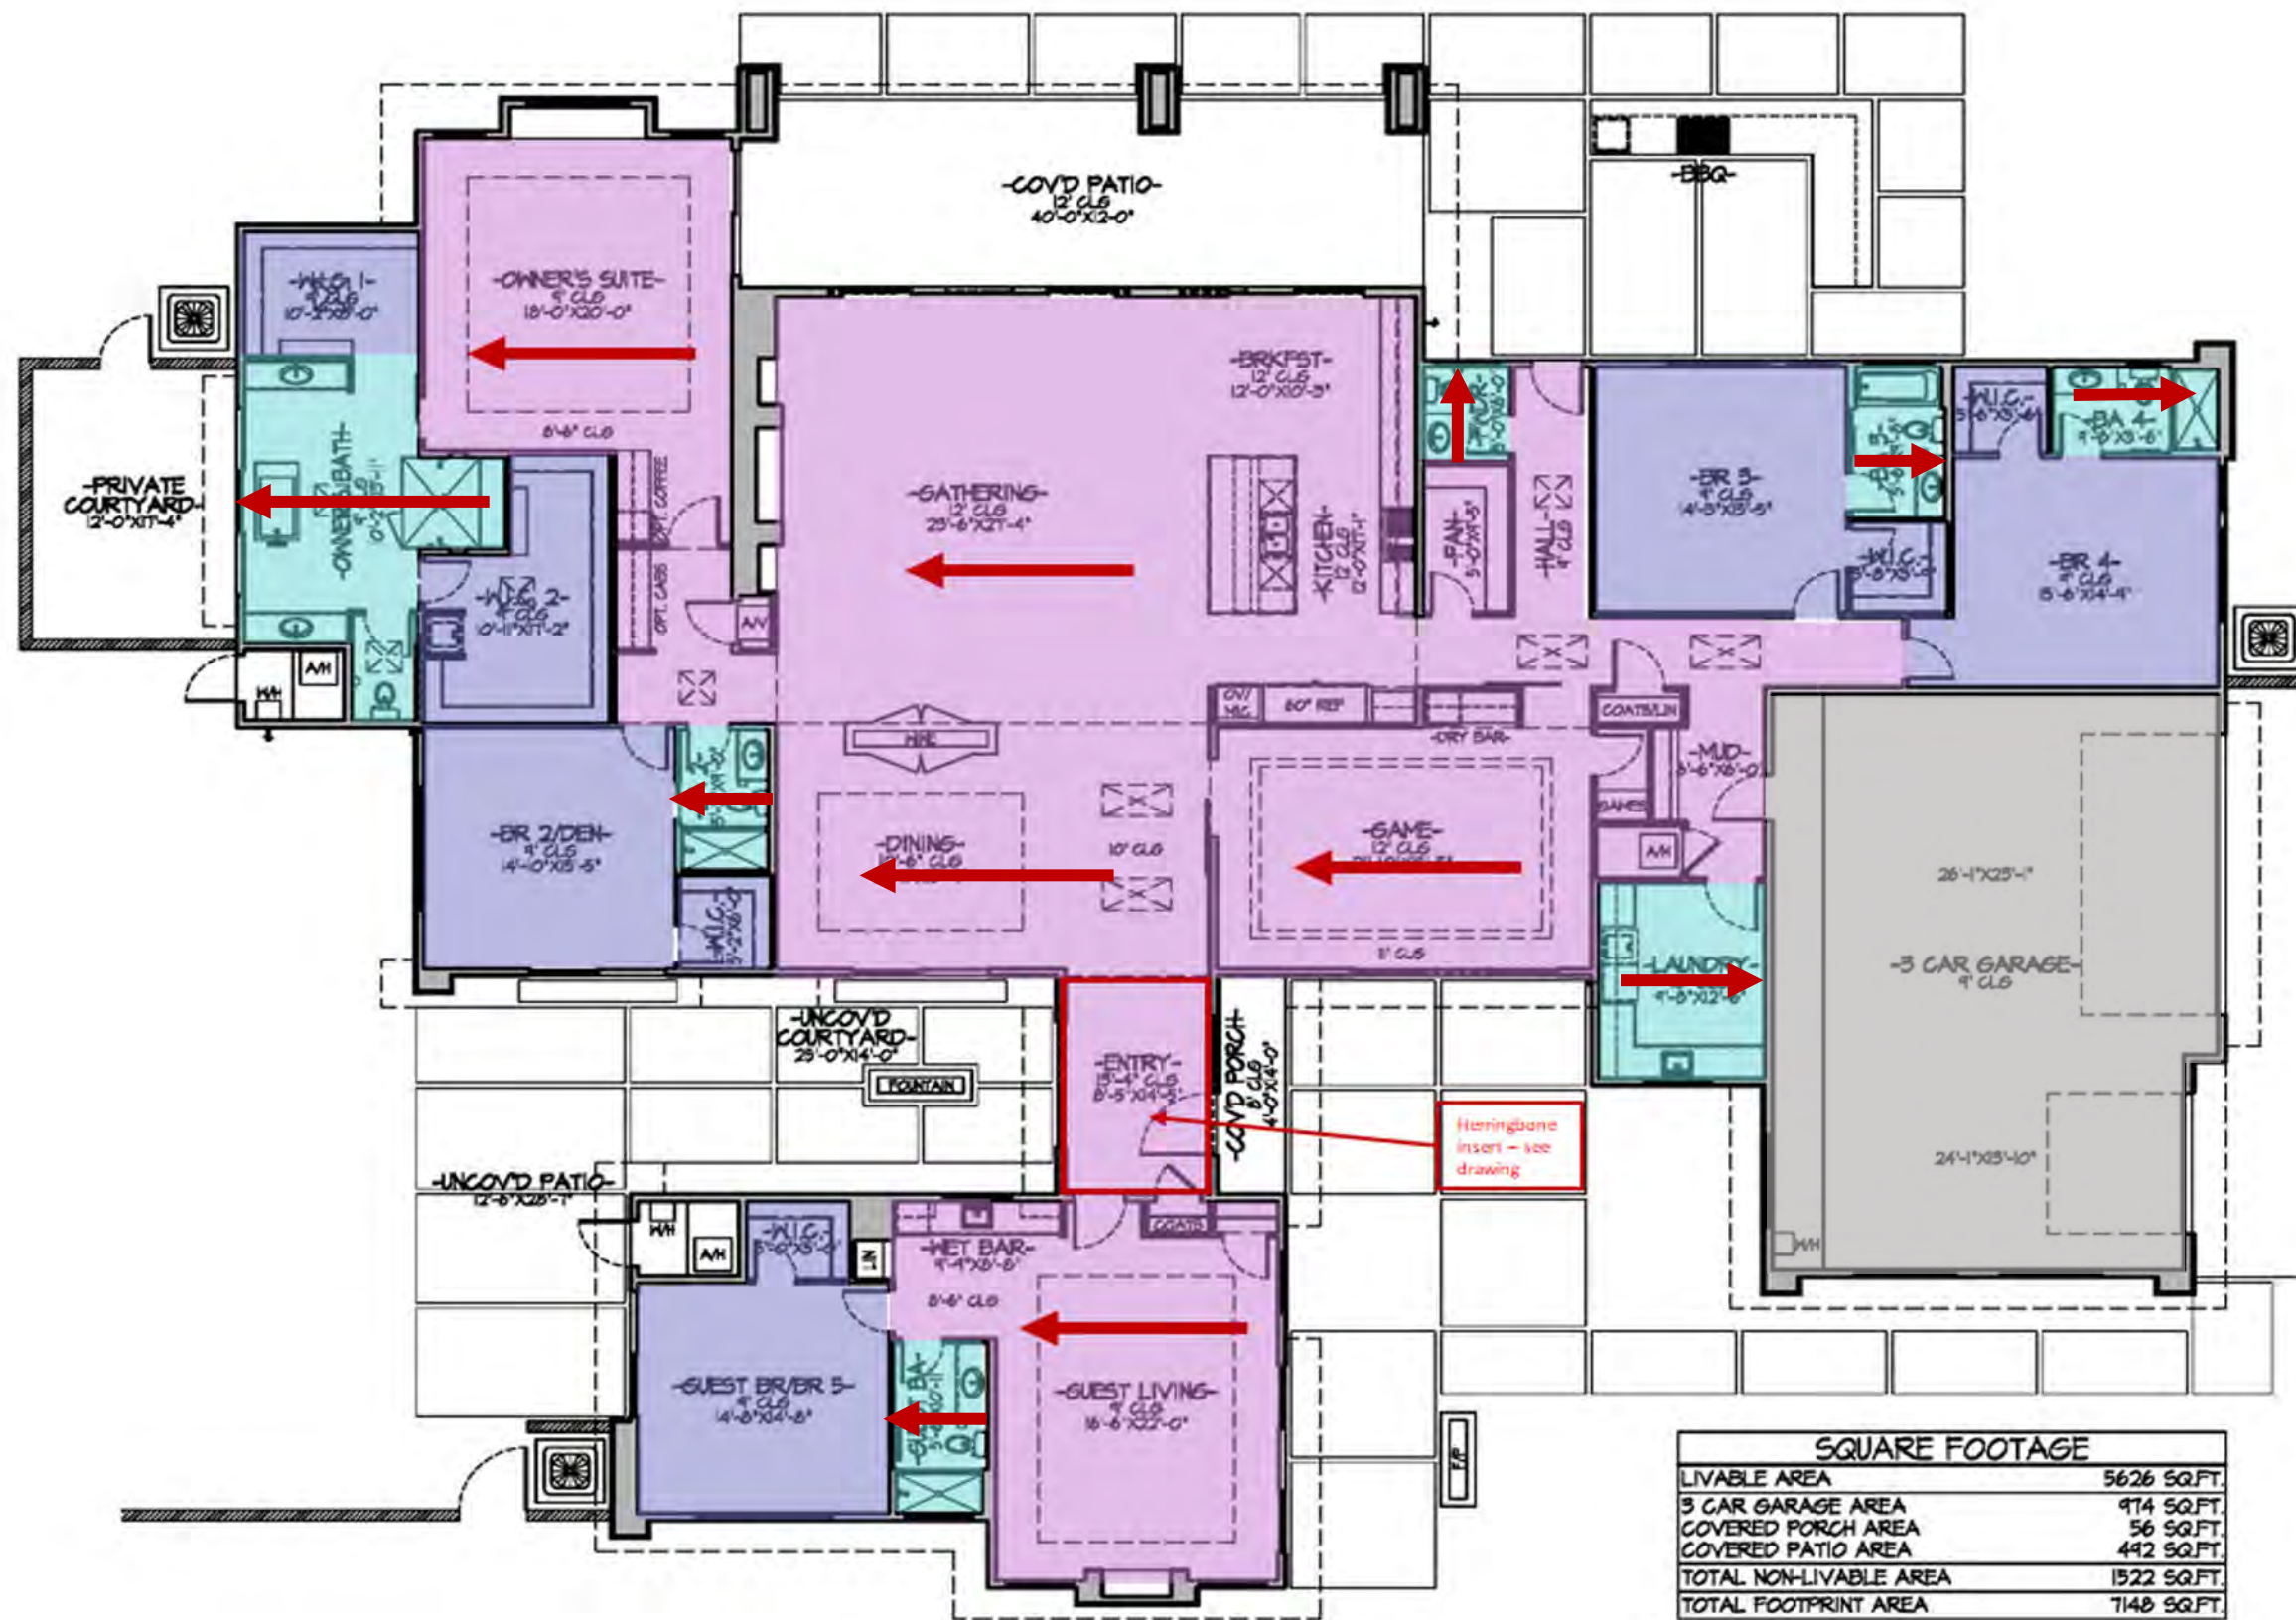

**BROW PAINT COLOR
SHERWIN WILLIAMS-
TONY TAUPE
SW 7038**

FRONT ELEVATION

SCALE: 1/4"=1'-0"

LEFT ELEVATION

SCALE: 1/4"=1'-0"

RIGHT ELEVATION

SCALE: 1/4"=1'-0"

REAR ELEVATION

SCALE: 1/4"=1'-0"

8542 LOS GATOS DR.

8542 LOS GATOS GUEST HOUSE

SQUARE FOOTAGE	
LIVABLE AREA	991 SQ.FT.
COVERED PATIO AREA	343 SQ.FT.
TOTAL FOOTPRINT AREA	1334 SQ.FT.

FLOOR PLAN

WOOD

TILE

CARPET