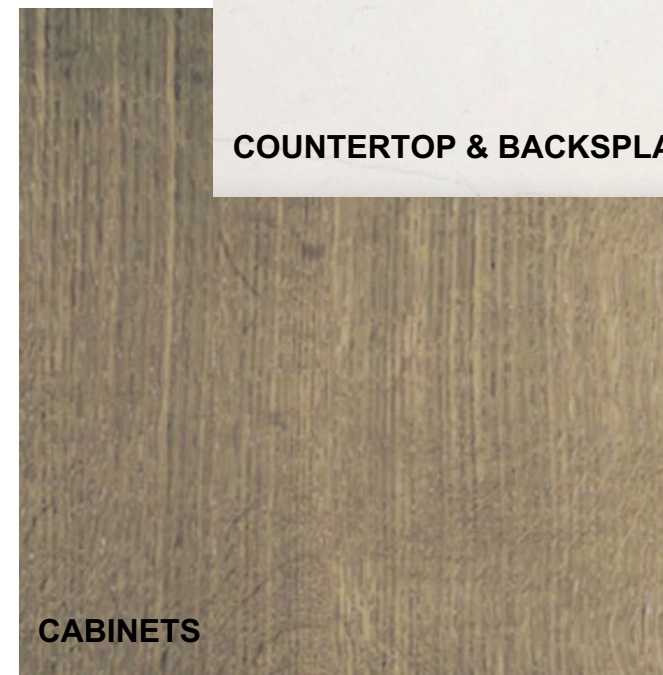

COUNTERTOP & BACKSPLASH

CABINETS