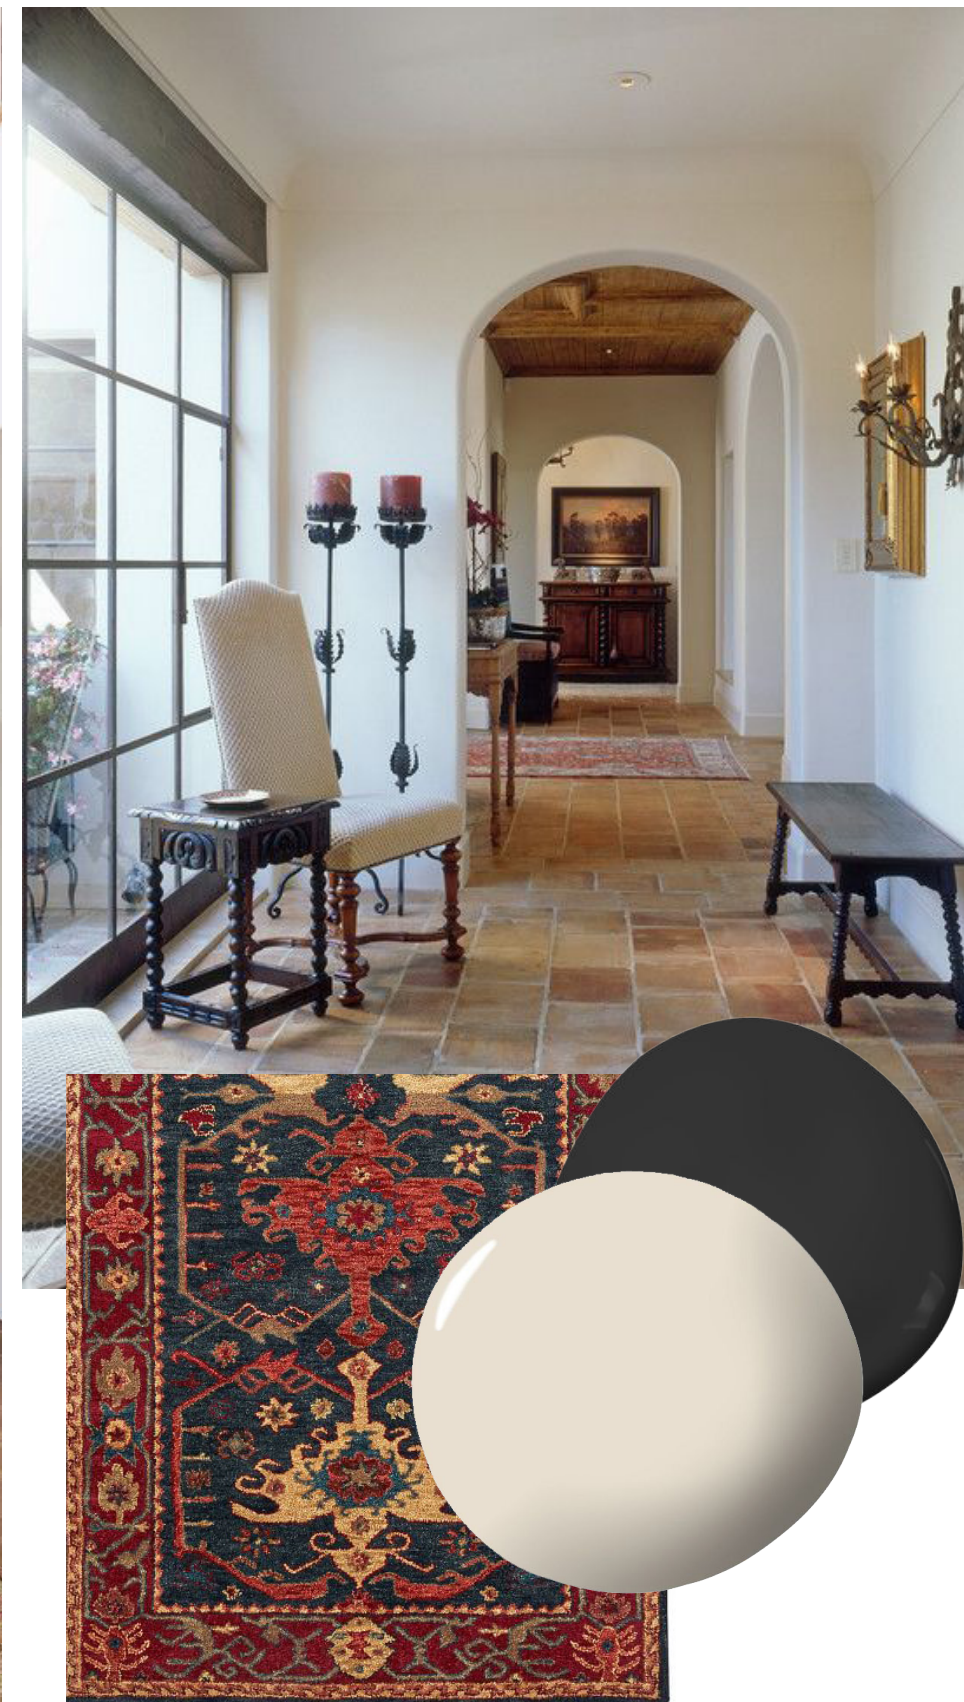

# PARSONS VALLEY VISTA

schematic design package | january 24, 2023

interior vibe  
ENTRYWAY

interior vibe  
LIVING ROOM

testani design troupe, inc. 4747 north scottsdale road unit c1008 scottsdale, az 85251