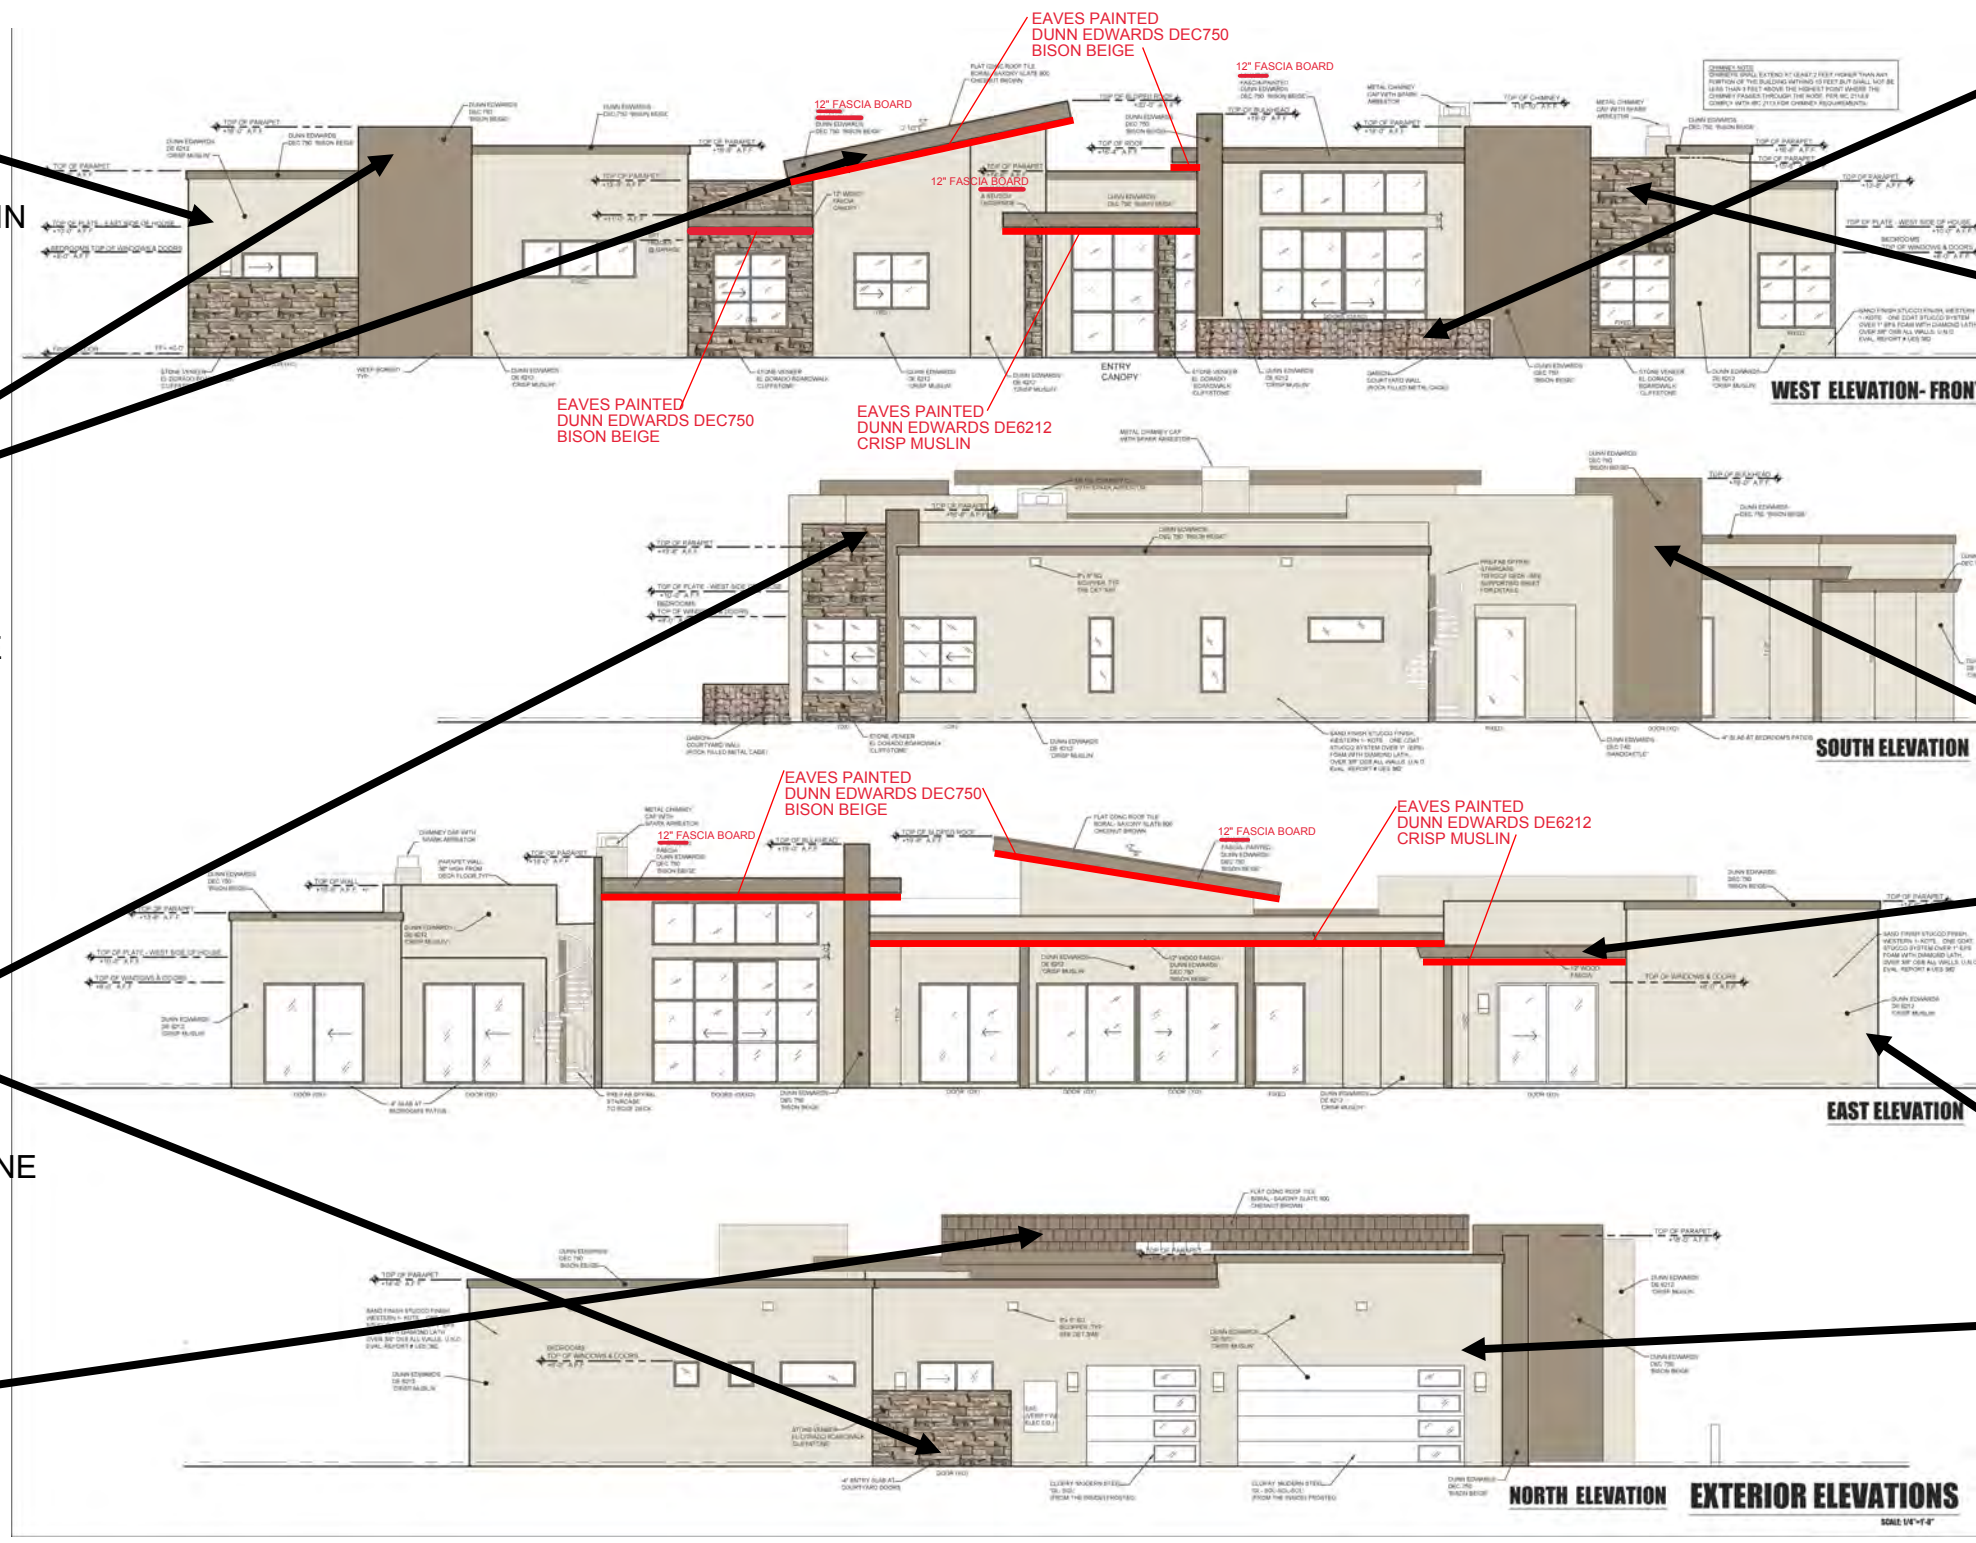

ROCK FILLED METAL
CAGE @ COURTYARD

EL DORADO STONE- CLIFFSTONE
BOARDWALK

DESIGN PLAN
ARCHITECTURE AND PLANNING
12023 N 62ND ST
SCOTTSDALE, ARIZONA
A NEW BLUE SKY RESIDENCE AT
12023 N 62ND ST
SCOTTSDALE, ARIZONA
Date: 4/30/22
Project:
Drawn by: JMS
Checked by: DMS
Sheet: A3