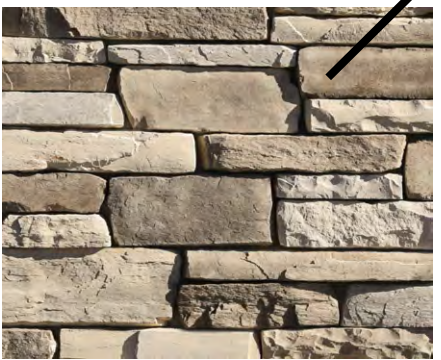

EL DORADO STONE- CLIFFSTONE
BOARDWALK