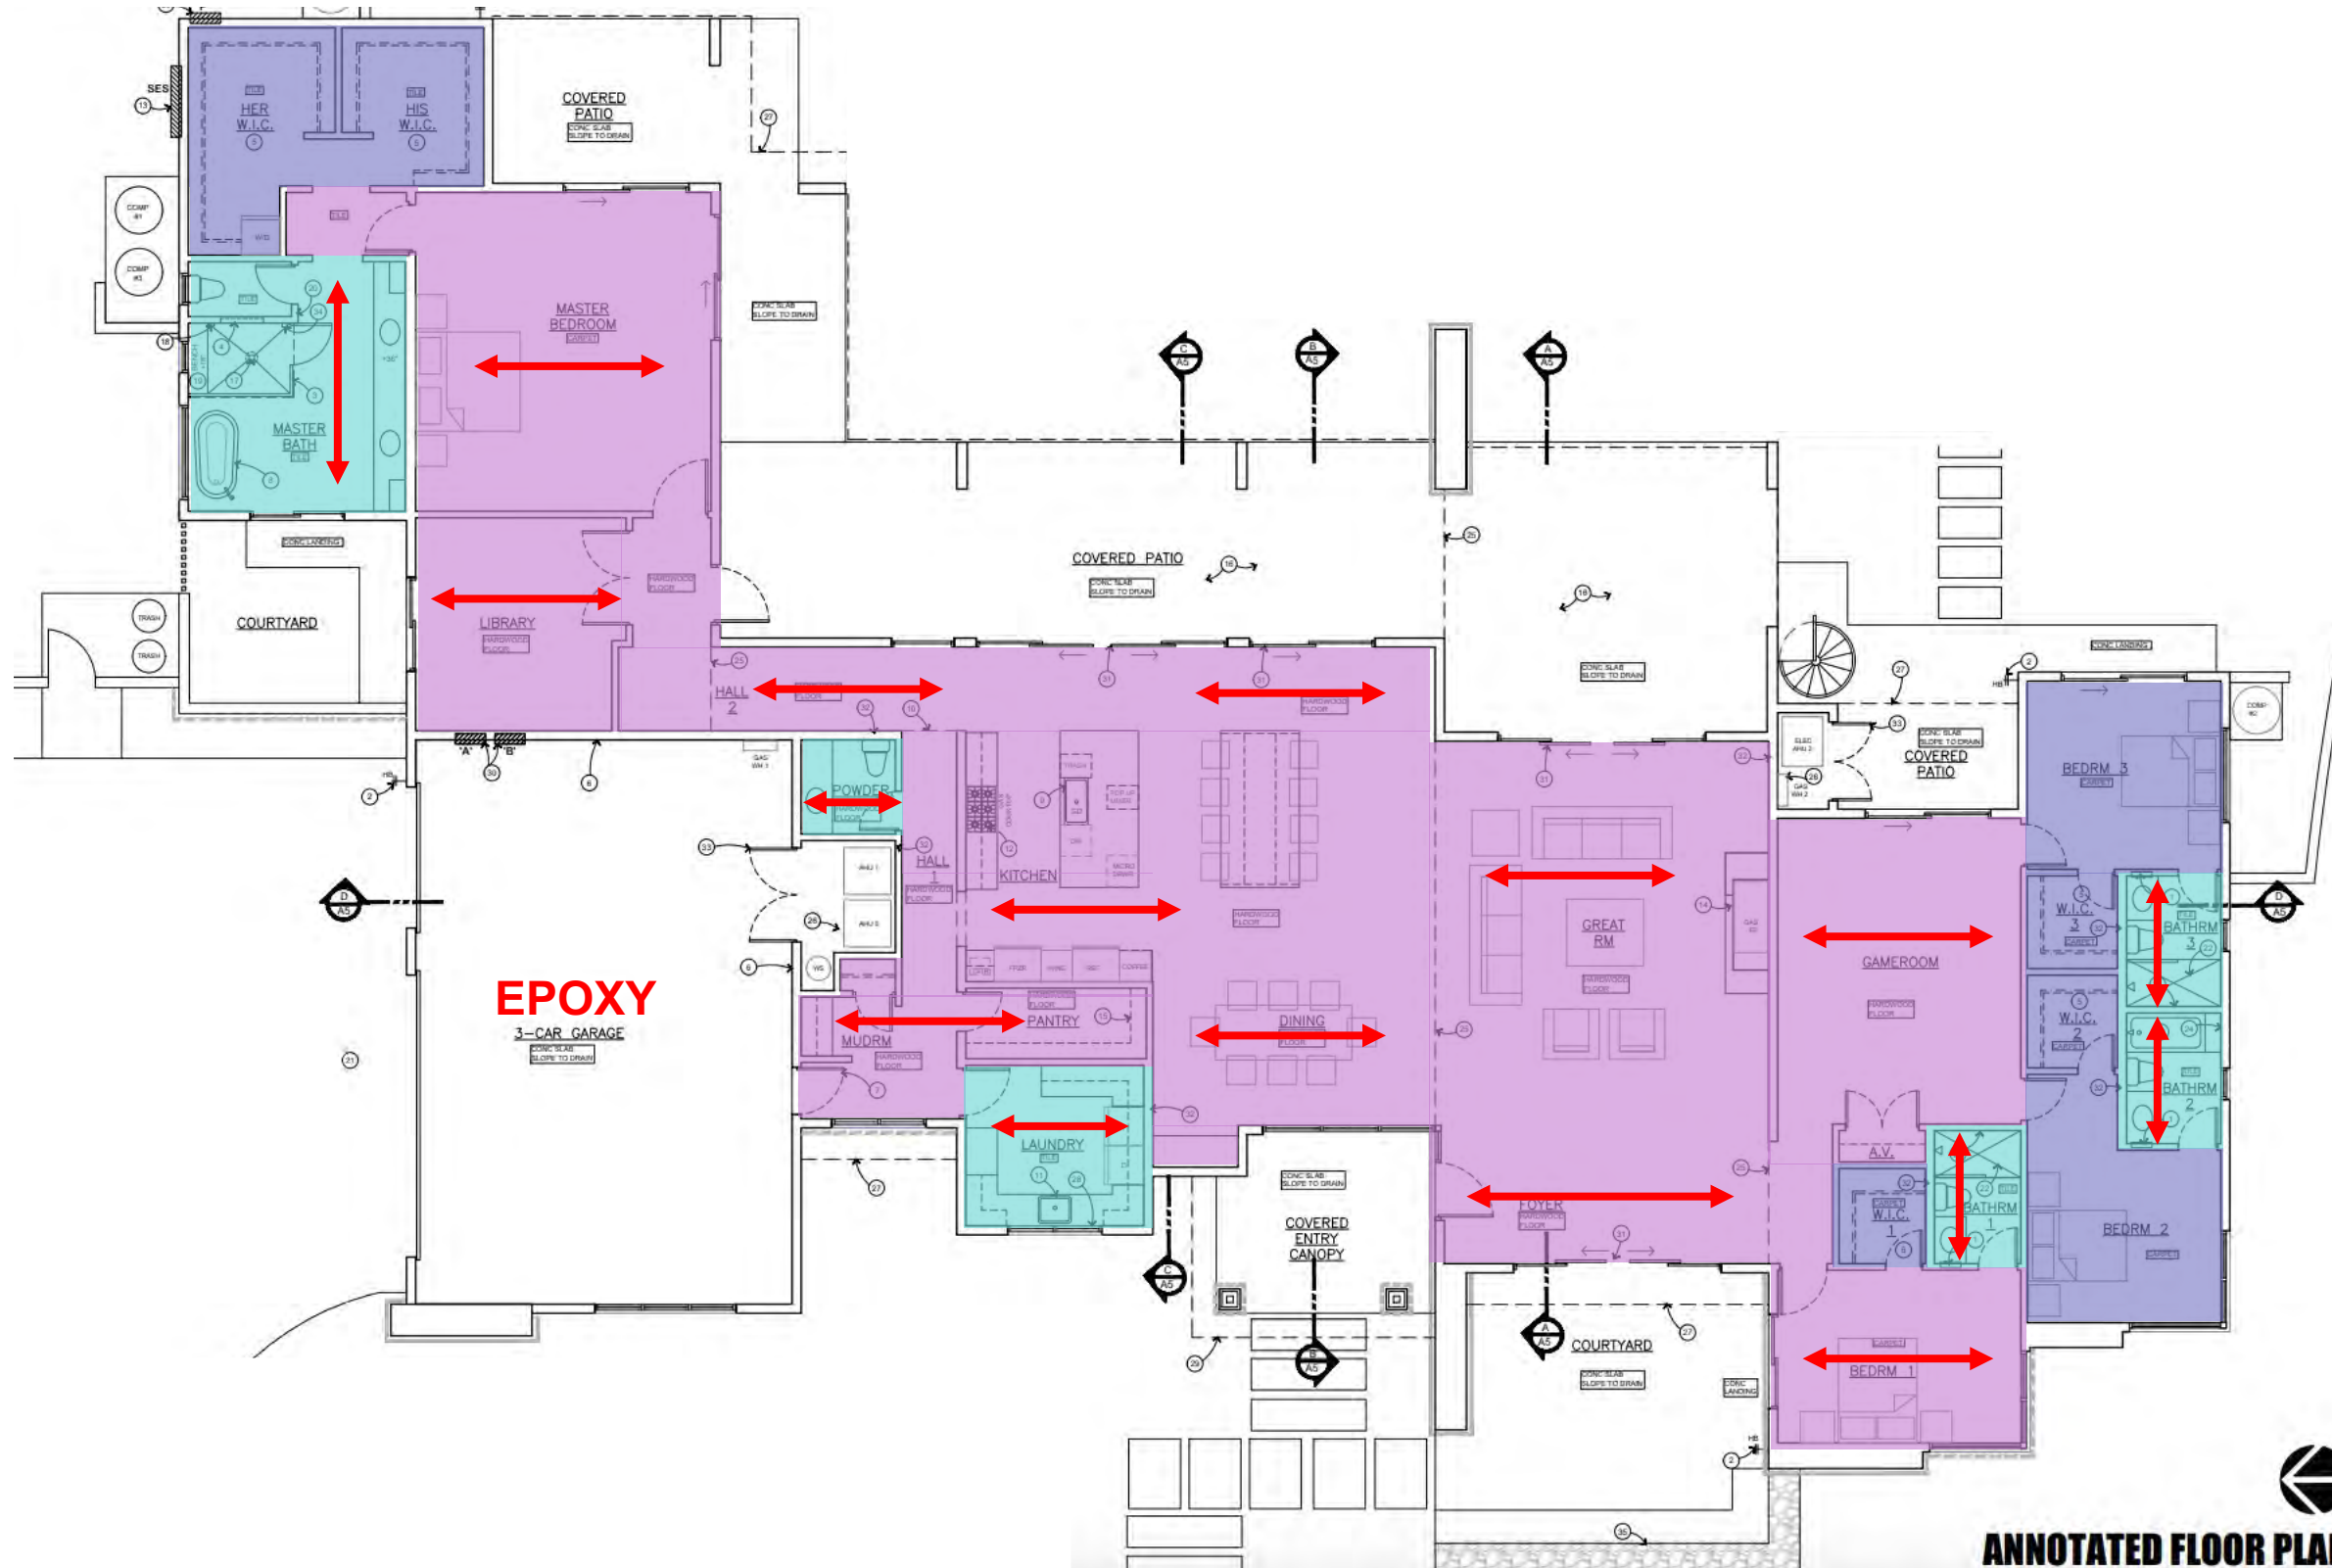

WOOD

CARPET

TILE

*SEE FINISH SHEET & VISION BOARD PAGES FOR MATERIAL DETAILS & LOCATIONS

EPOXY- GREY BASE WITH BLACK & GREY FLAKES

ANNOTATED FLOOR PLAN