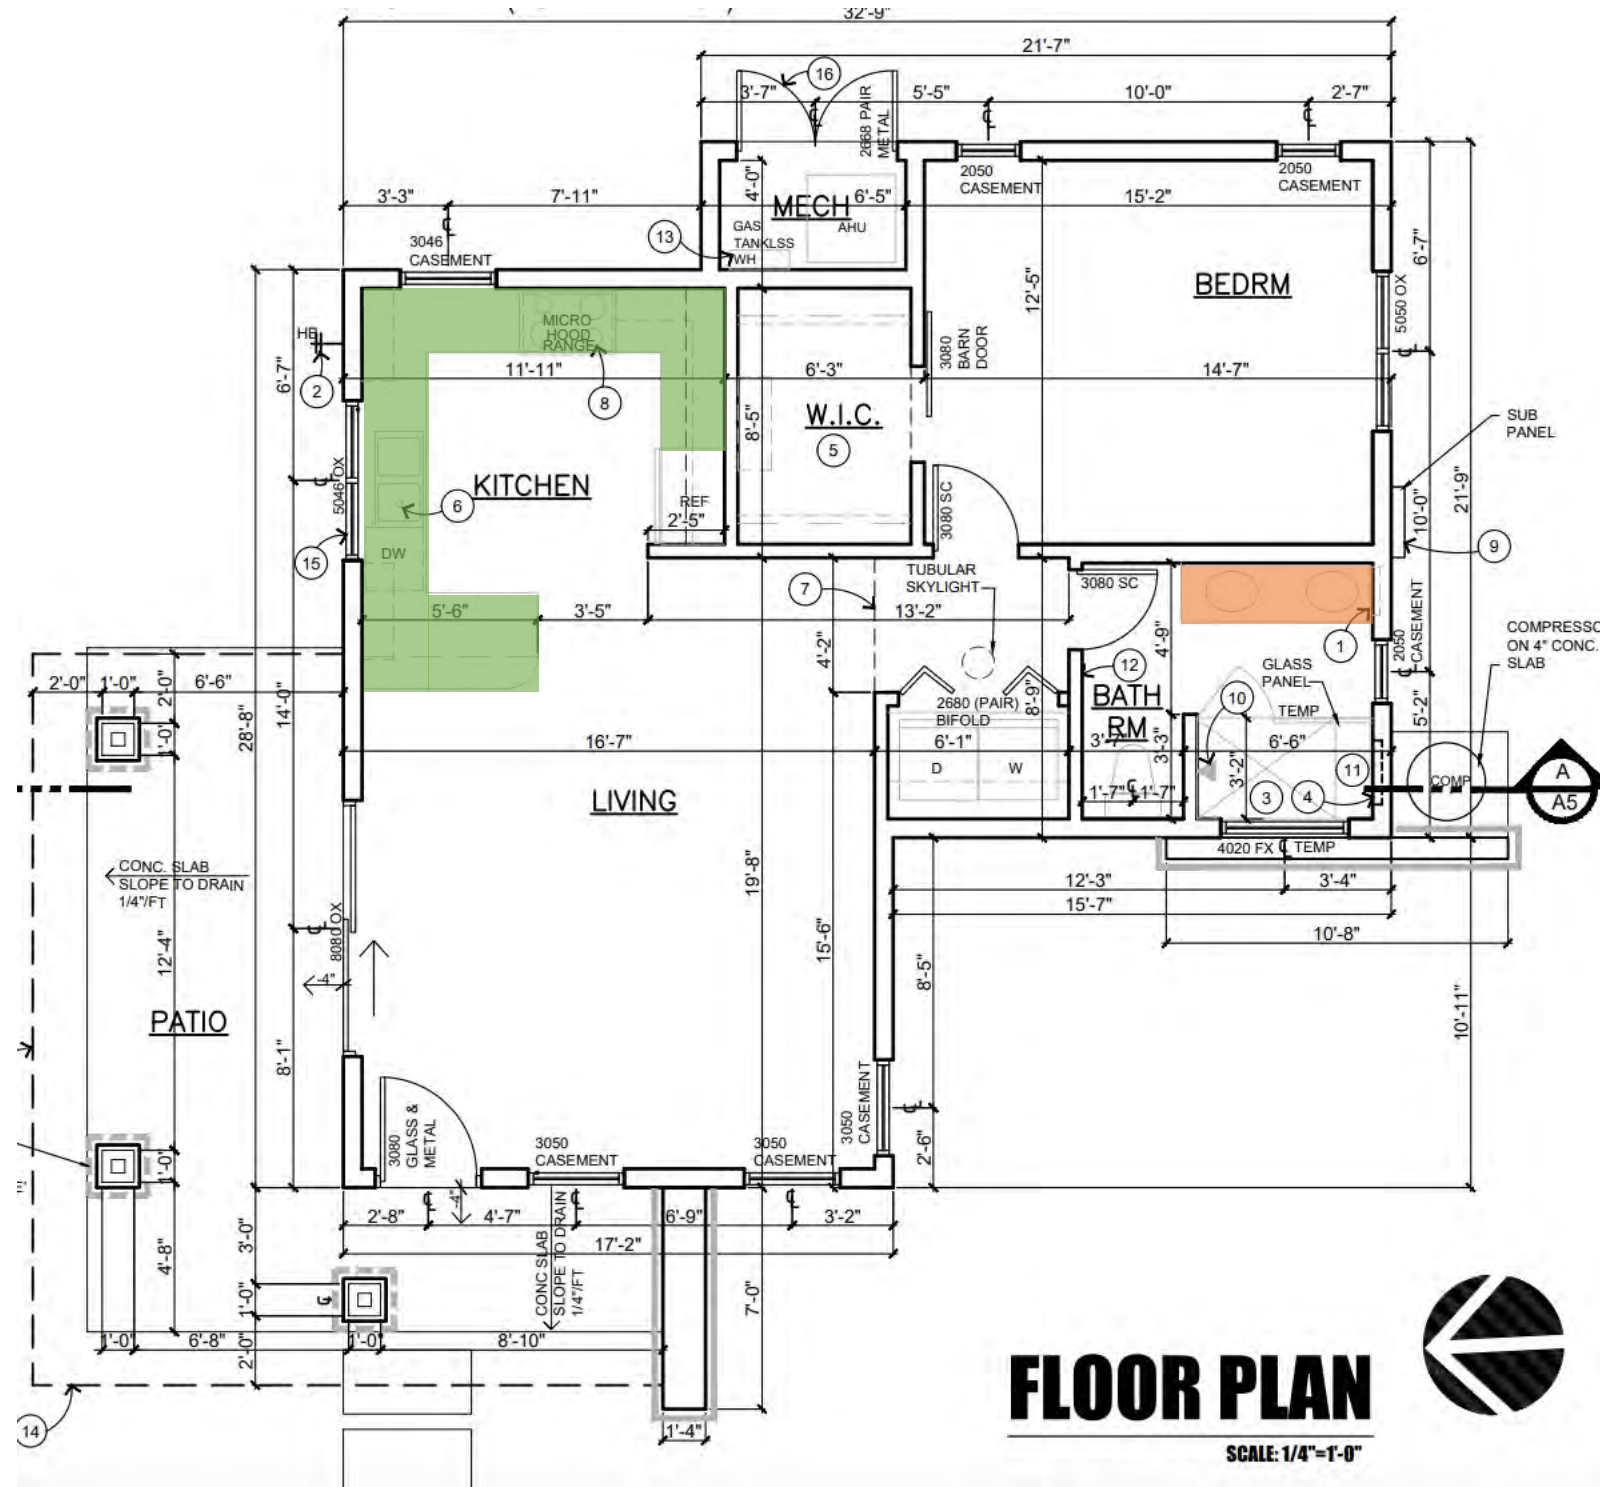

COUNTERTOP MATERIALS: AS NOTED

AZ TILE
BIANCO PEARL

AZ TILE
DENALI