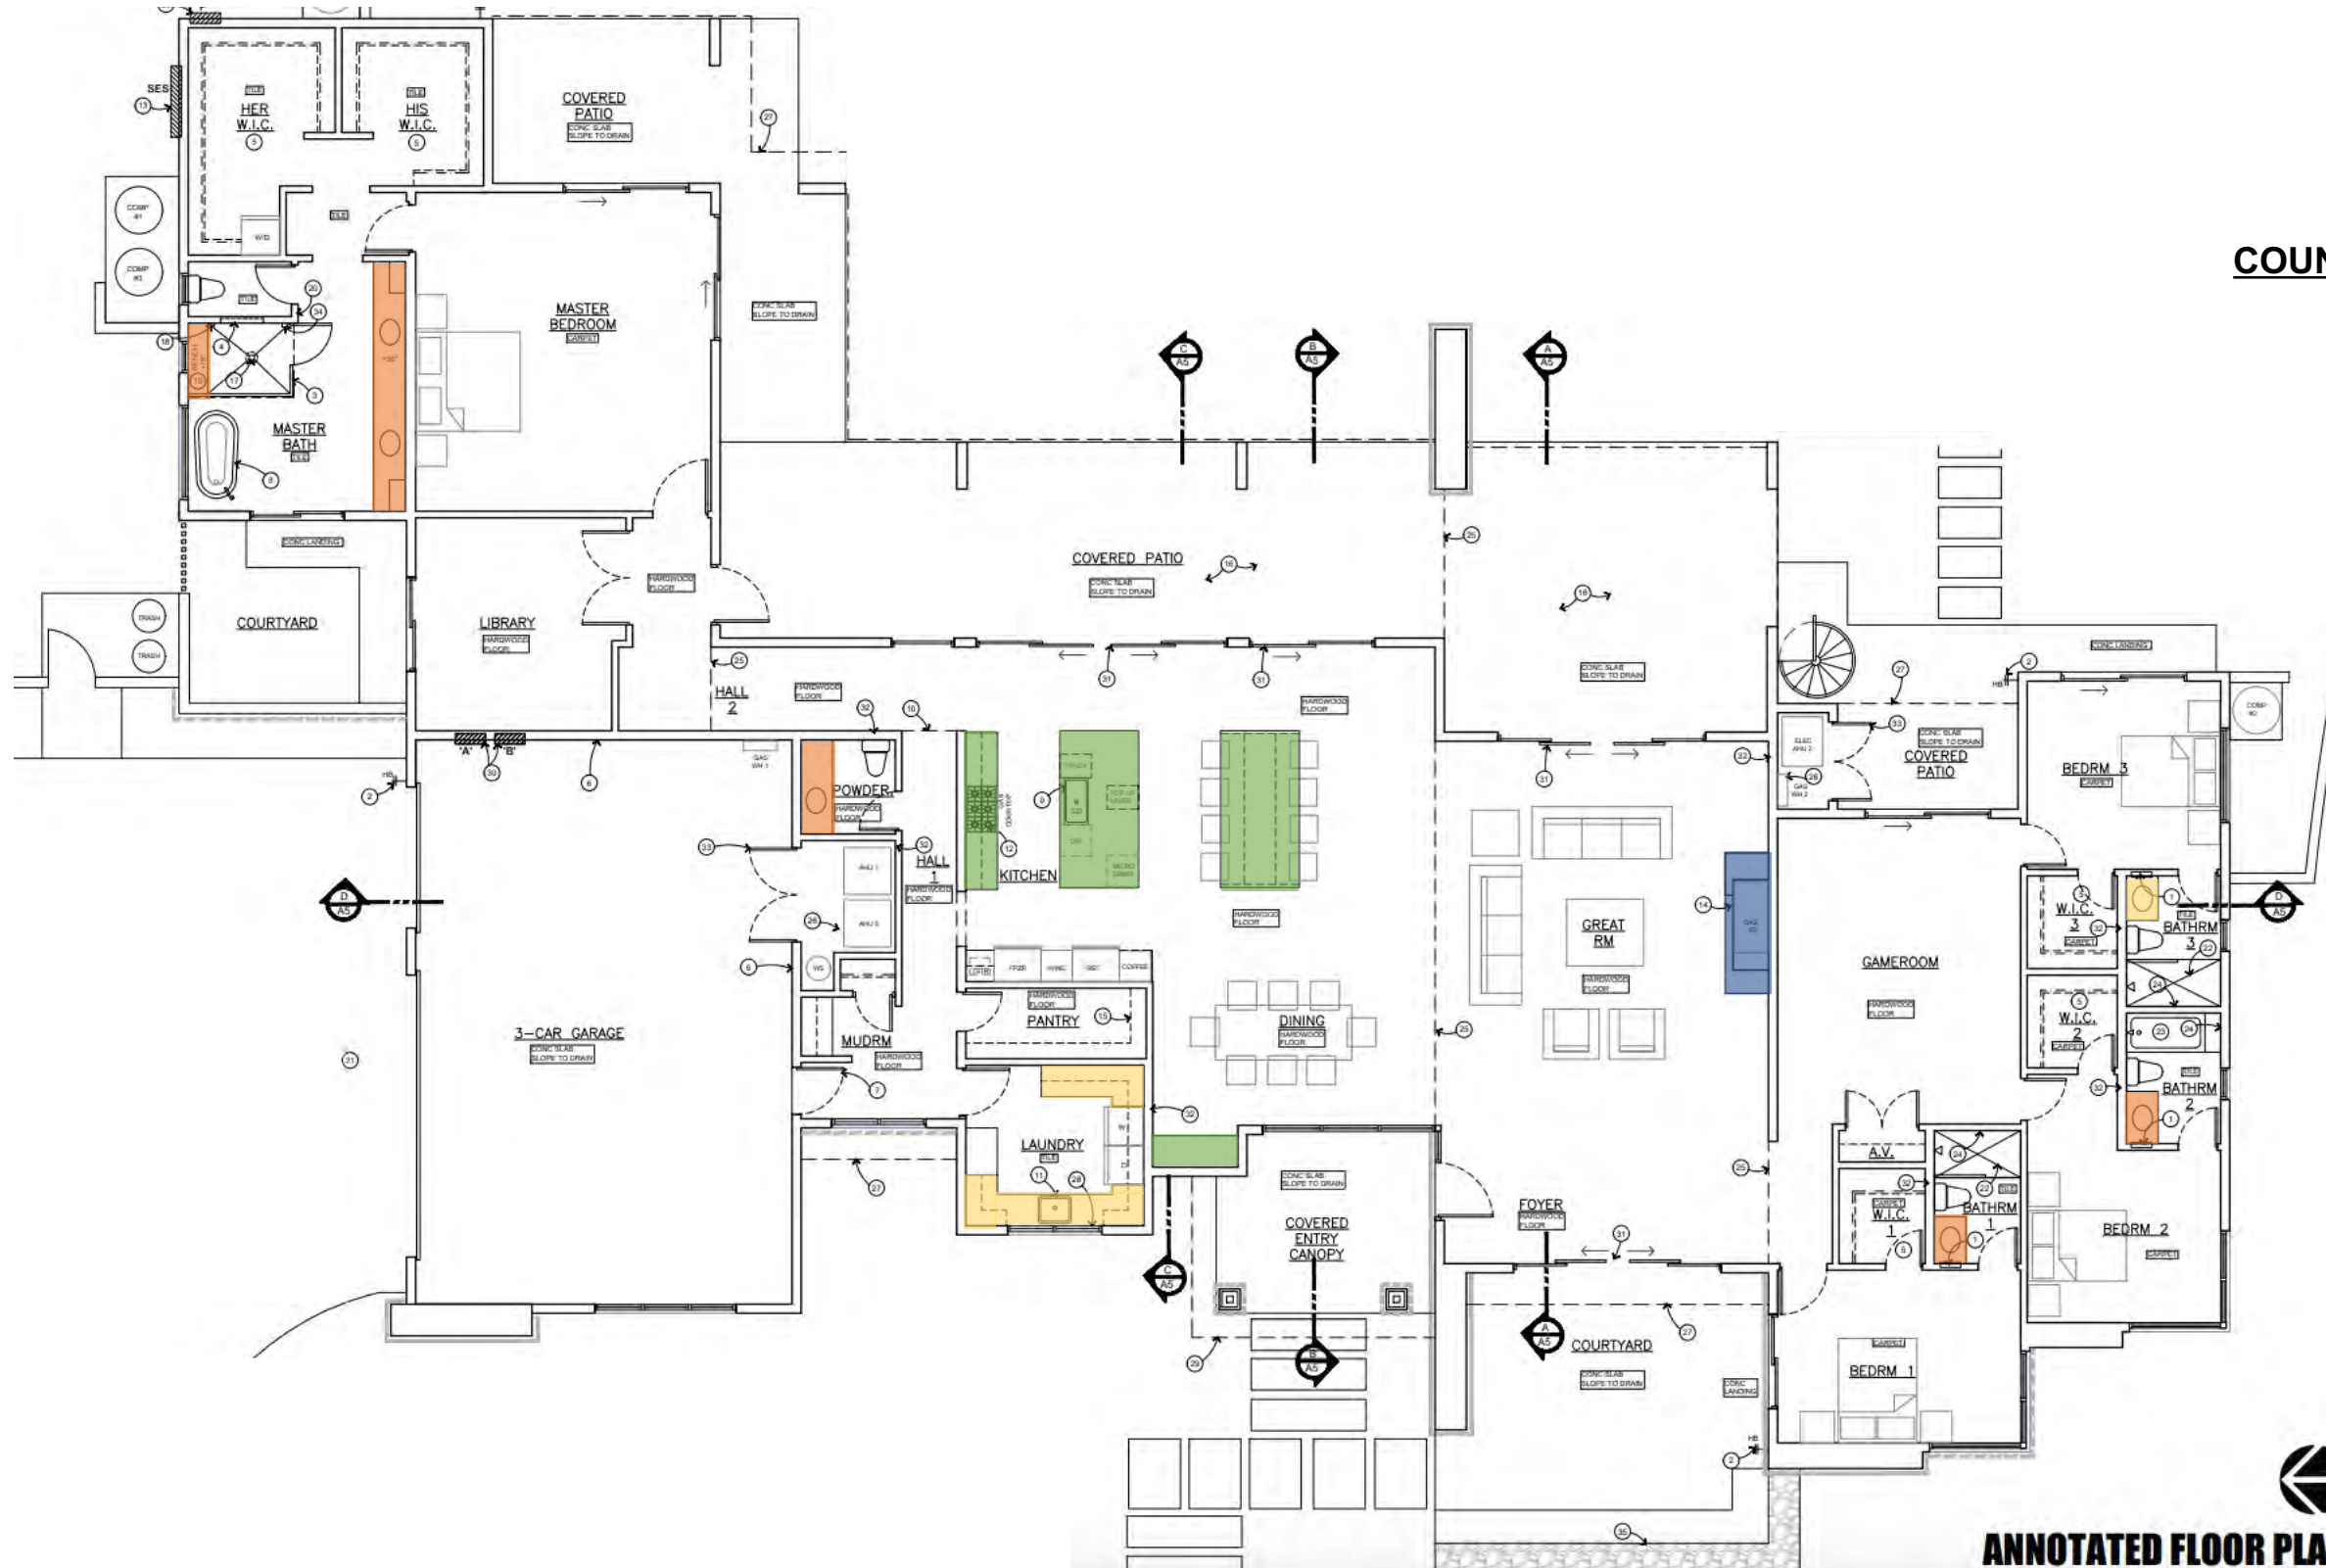

ANNOTATED FLOOR PLAN

CARPET

TILE

*SEE FINISH SHEET & VISION BOARD PAGES FOR MATERIAL DETAILS & LOCATIONS

COUNTERTOP MATERIALS: AS NOTED

AZ TILE
BIANCO PEARL

AZ TILE
DENALI

AZ TILE
METROPOLIS GREY