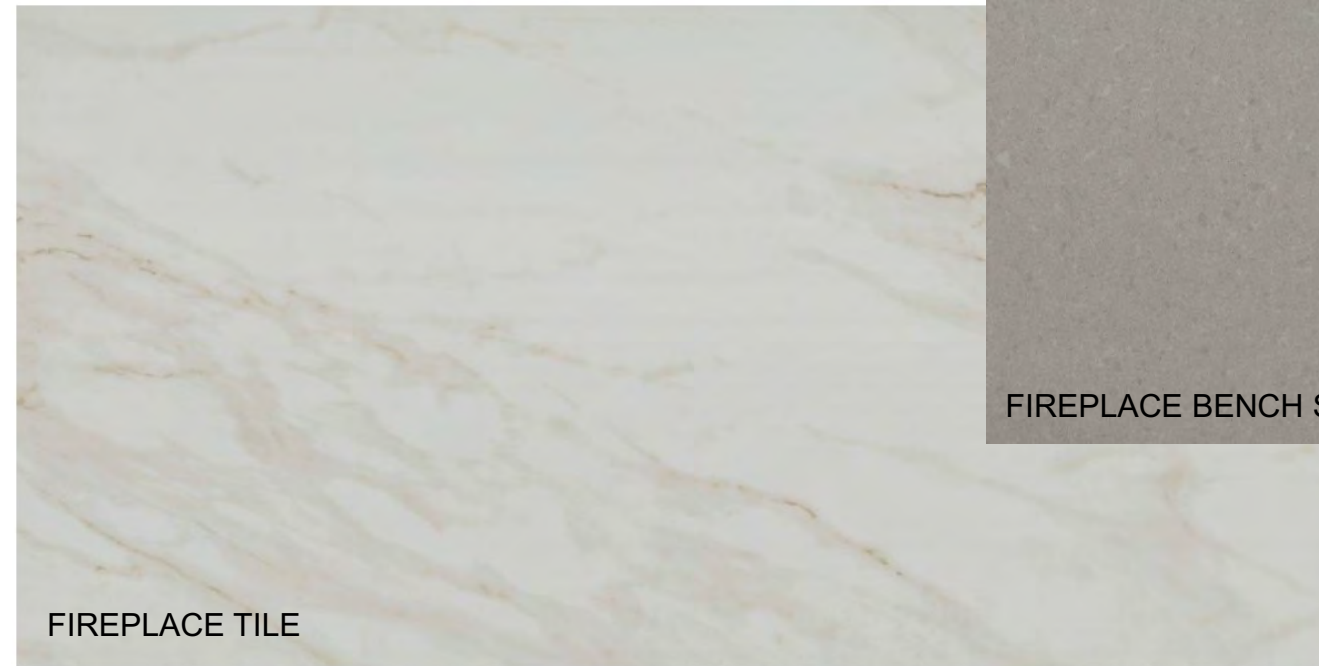

EXTERIOR CEILING FAN

PANEL READY

PANEL READY

PANEL READY

PANEL READY

FOYER LIGHT FIXTURE

ENVIRO C60 LINEAR GAS FIREPLACE W/
RIVER ROCKS SET W/ TWIGS

WOOD FLOOR