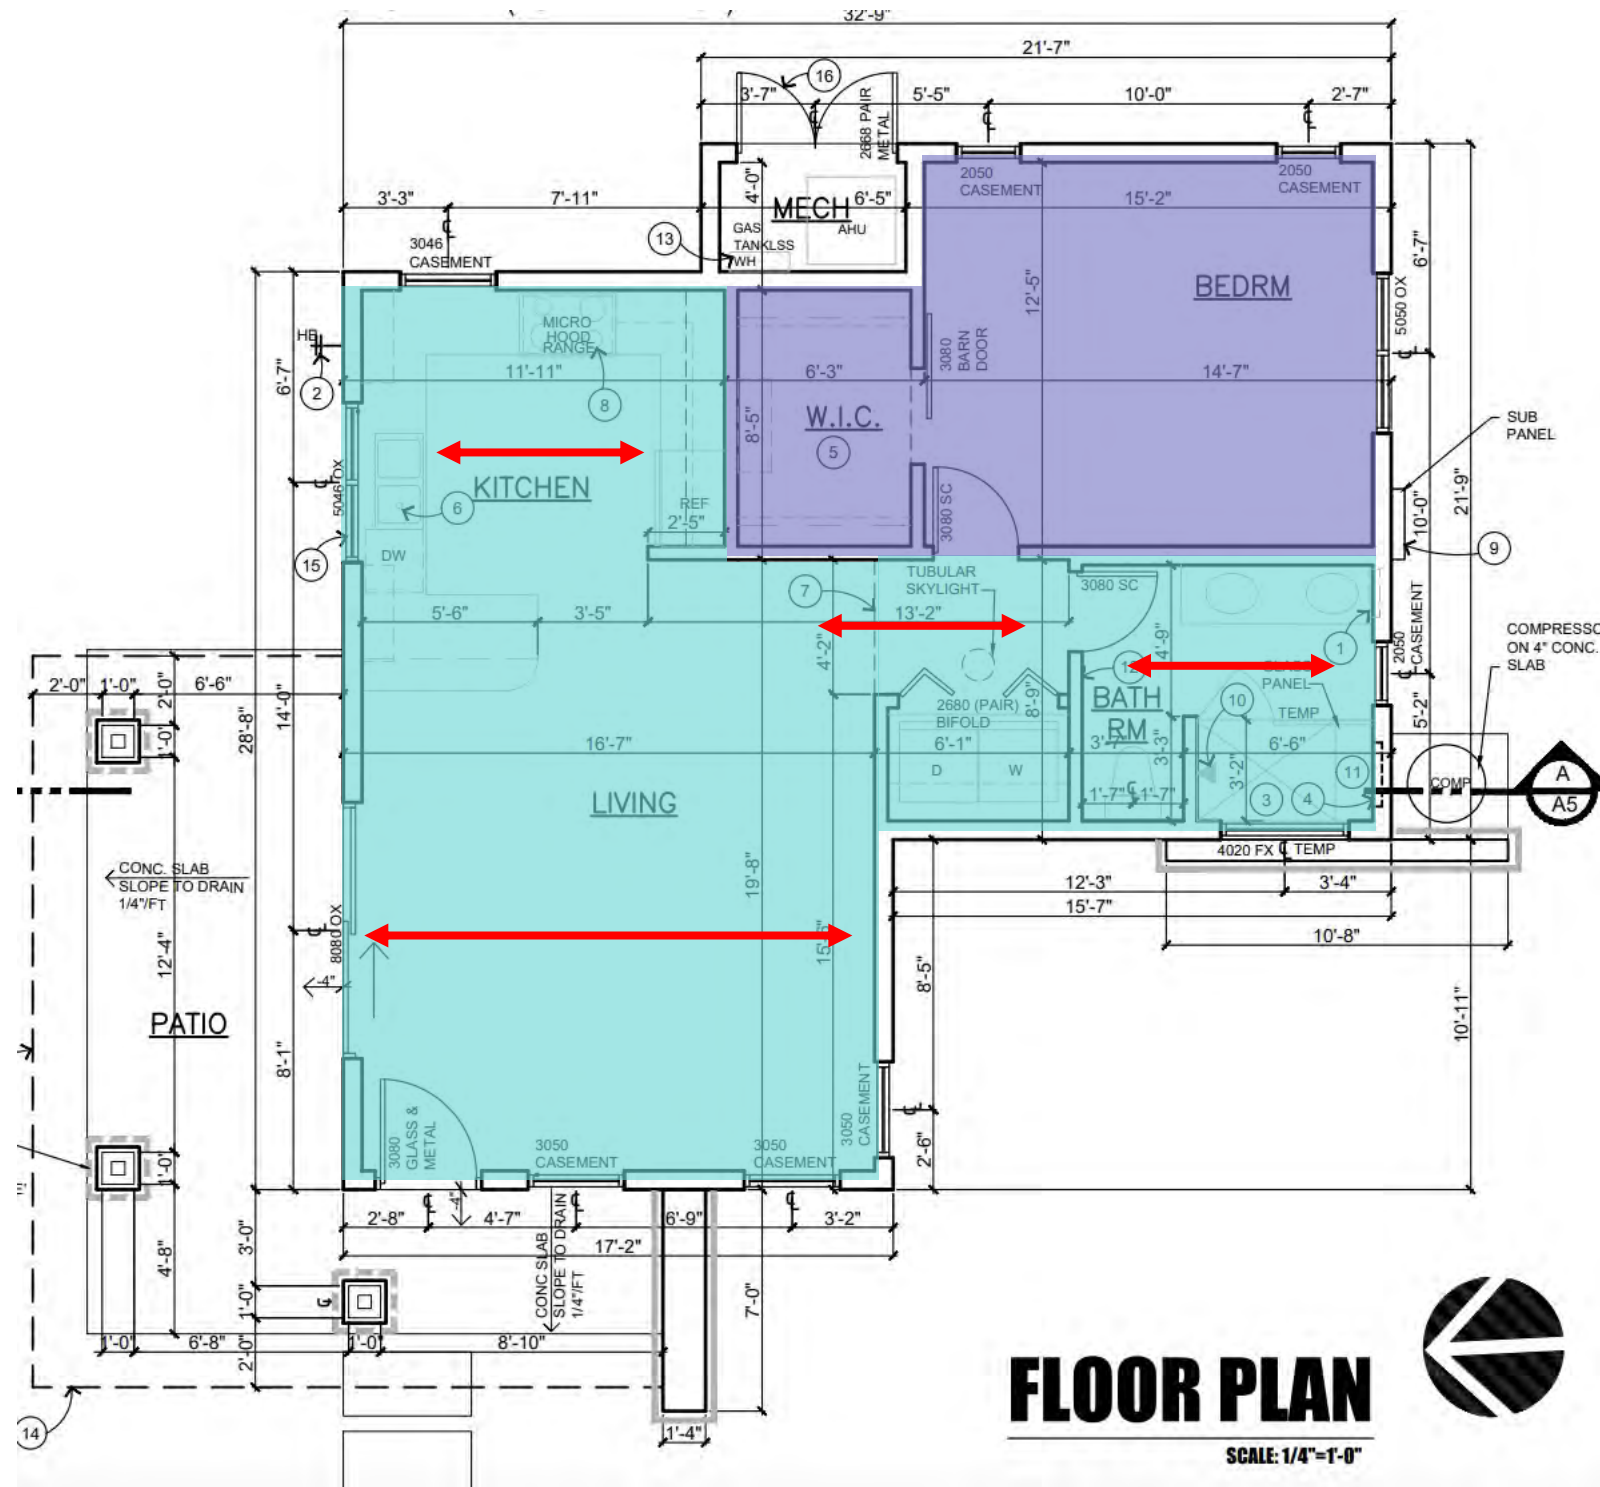

ANNOTATED FLOOR PLAN

CARPET

TILE

*SEE FINISH SHEET & VISION BOARD PAGES FOR MATERIAL DETAILS & LOCATIONS

COUNTERTOP MATERIALS: AS NOTED

AZ TILE
BIANCO PEARL

AZ TILE
DENALI

AZ TILE
METROPOLIS GREY