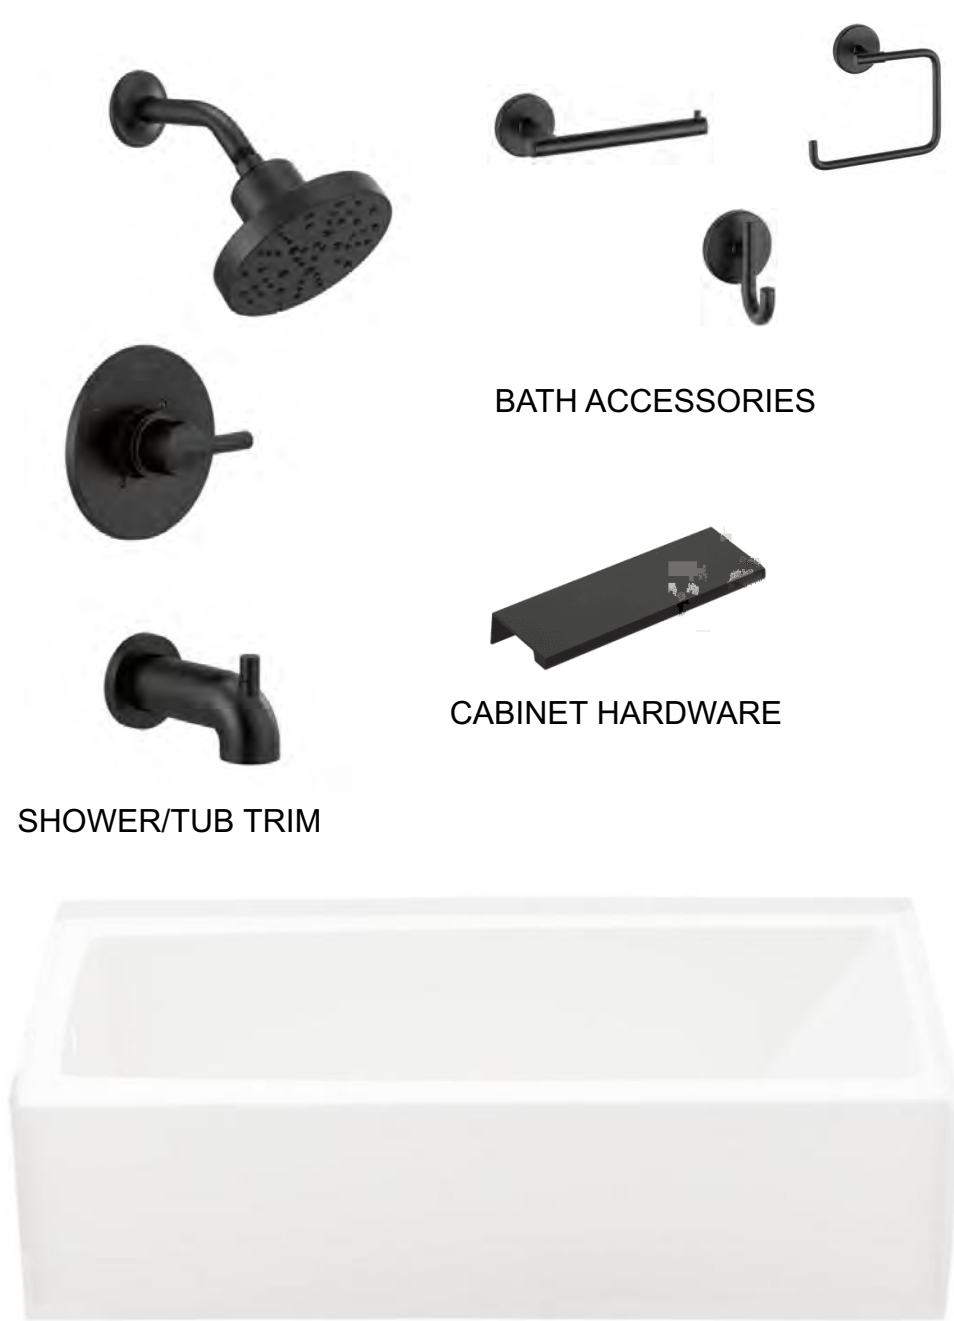

FAUCET

FAUCET

CABINET HARDWARE

BATH ACCESSORIES

FREESTANDING TUB

TUB FILLER

FLOOR & SHOWER FLOOR TILE

SHOWER WALL TILE

SHOWER TRIM

WALL MIRROR

LIGHT FIXTURE

QUARTZ COUNTERTOP

CABINETS

CABINET HARDWARE

BATH ACCESSORIES

FAUCET

SINK

FLOOR & SHOWER FLOOR TILE

SHOWER WALL TILE

QUARTZ COUNTERTOP

CABINETS

SHOWER/TUB TRIM

BATH ACCESSORIES

CABINET HARDWARE