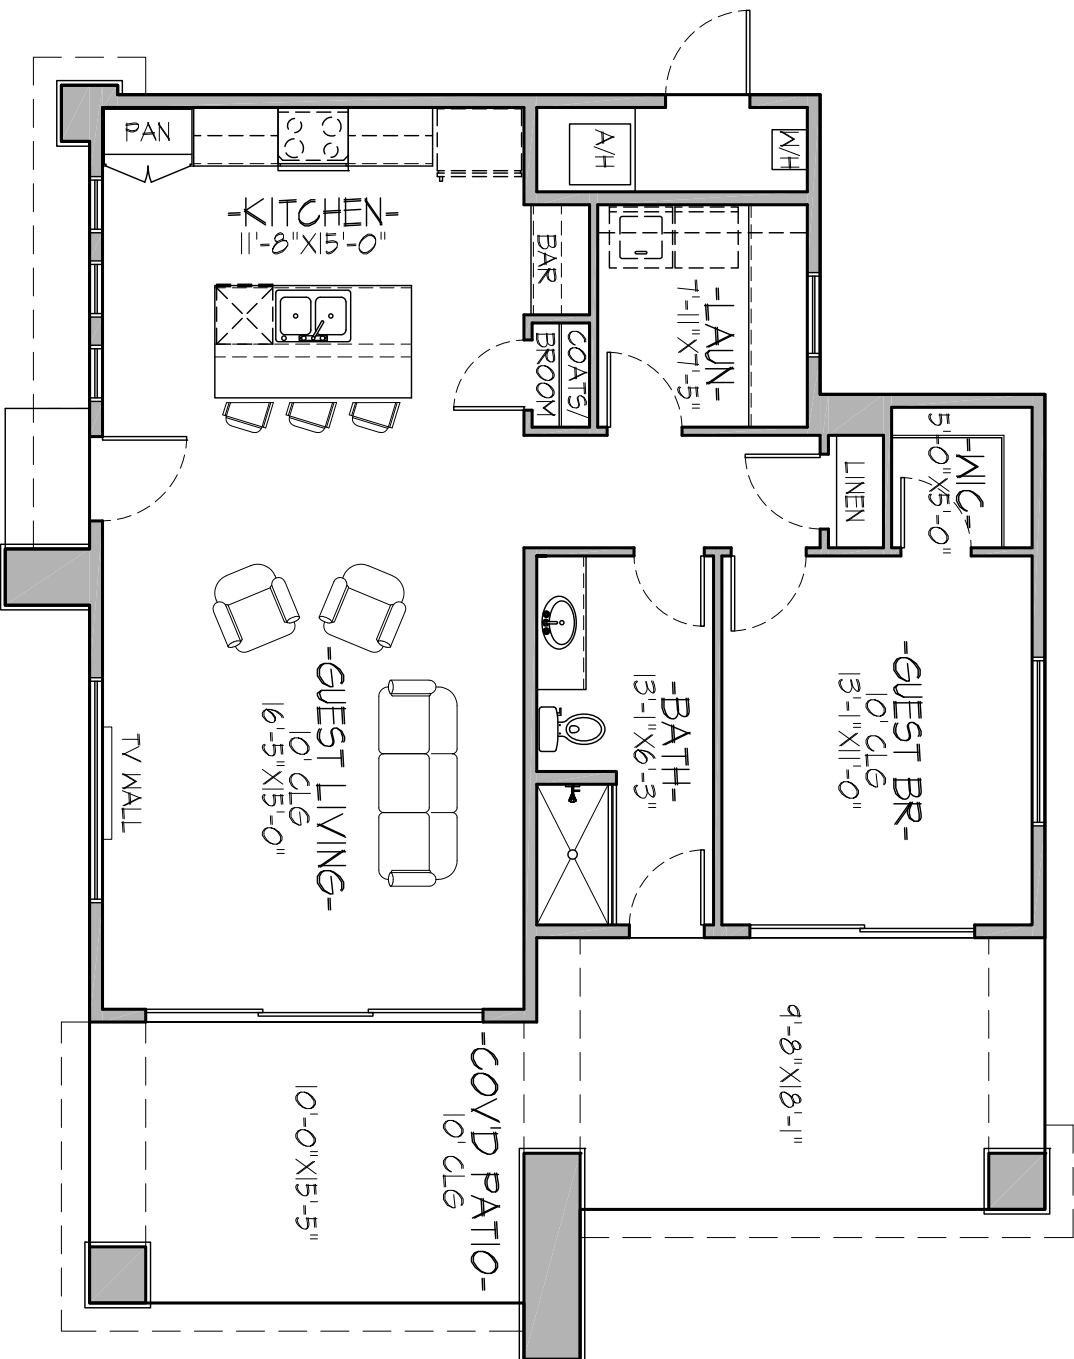

8542 LOS GATOS GUEST HOUSE

SQUARE FOOTAGE	
LIVABLE AREA	991 SQ.FT.
COVERED PATIO AREA	343 SQ.FT.
TOTAL FOOTPRINT AREA	1334 SQ.FT.

FLOOR PLAN